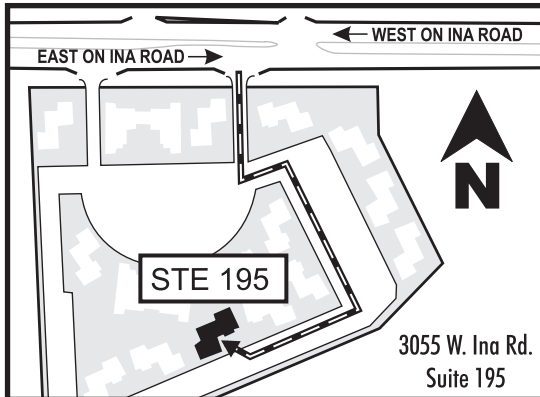

Ina Road Corporate Park  
3055 W. Ina Rd. #195 • Tucson, AZ 85741  
520-293-1117 office • 520-293-7701 fax

*South side of Ina - West of Shannon Road*